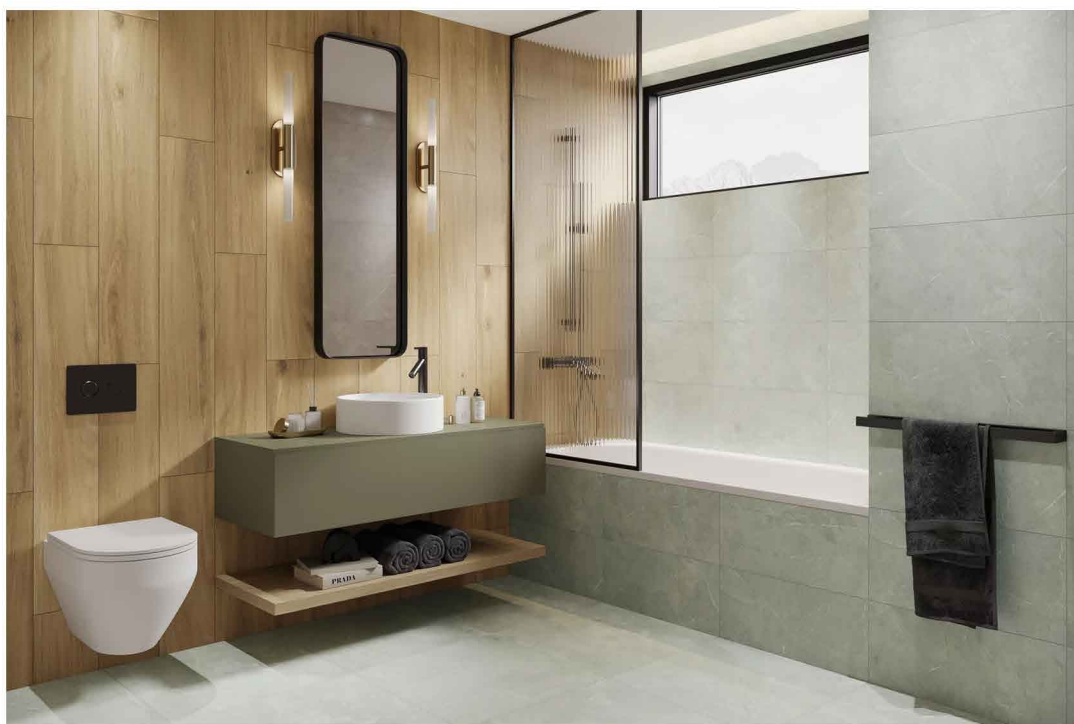

WARMWOOD

PRETTYWOOD

MONPELLI