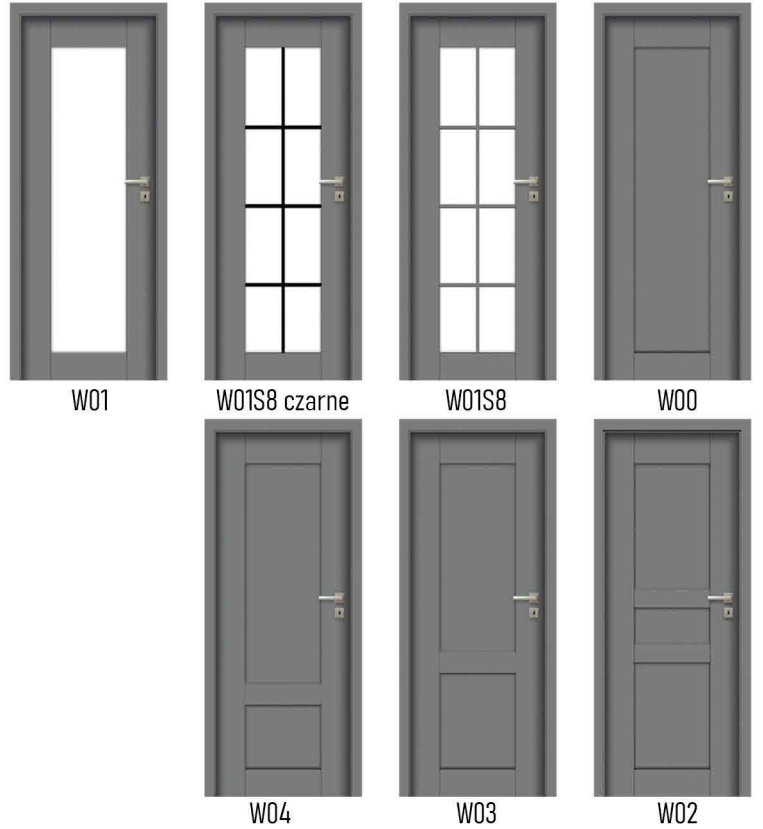

Model D.4

Model D.0

Model D.6

Model D.1

Traditional, Modern, Uni Kolor, Rustic

SEDO

VERI

PODŁOGI