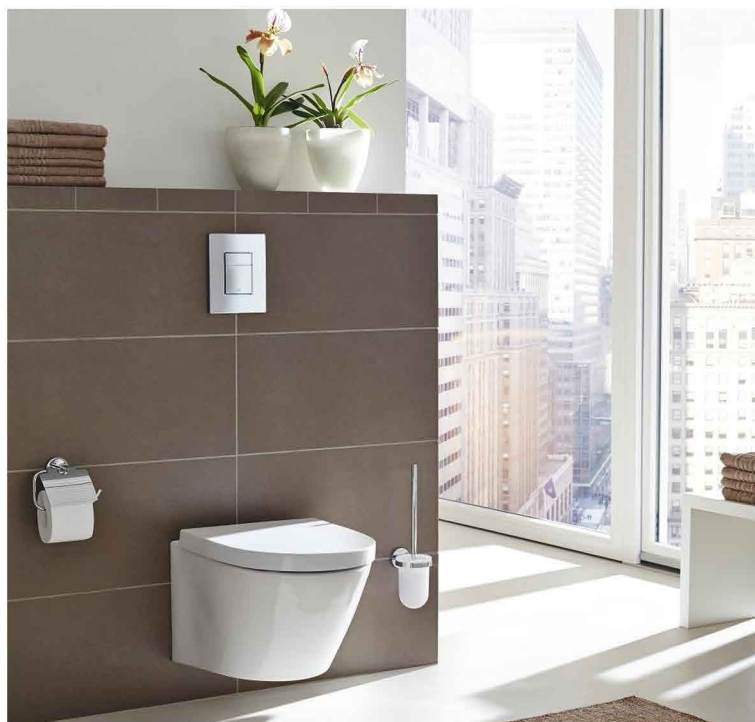

ARTSTONE

Rapid SL

Chrom

Czarny

Cool Sunrise

Brushed
Warm Sunset

Biel Alpejska

Brushed
Hard Graphite